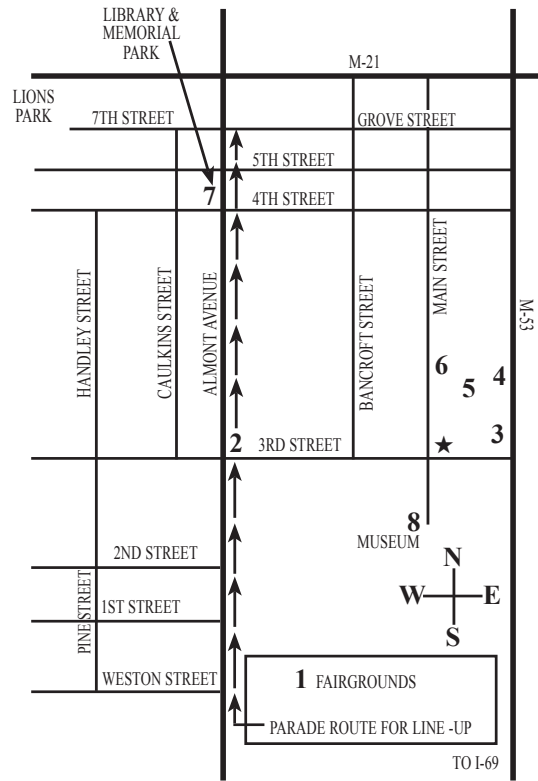

FUN ZONE *Behind City Hall*

FRIDAY, JULY 21ST

| TIME | EVENT | LOCATION |
|----------------------------------|---|-------------------|
| 12noon-Dusk | Pony Rides | Upper Lamb Steele |
| 12noon-9:00pm | Moonwalk & Inflatables - Zone Productions | Water Tower |
| 12:15pm | Blueberry Pie Eating Contest | Fun Zone |
| 1:00pm | Bubbleman Show | Fun Zone |
| Sponsored by Ruth Hughes Library | | |
| 1:00pm-4:00pm | Oopsy Daisy Clown | Gazebo Area |
| 2:00pm | Lego Contest (Please bring Legos - no kits) | Fun Zone |
| 2:30pm | Street Chalk Drawing | Main Street |
| 3:00pm | Hula-Hoop Contest (please bring hula-hoop) | Main Street |
| 3:30pm | Crazy Bread Eating Contest | Fun Zone |

SATURDAY, JULY 22ND

| TIME | EVENT | LOCATION |
|----------------|---|-------------------|
| 10:00am-Dusk | Pony Rides | Upper Lamb Steele |
| 10:00am-8:00pm | Moonwalk & Inflatables - Zone Productions | Water Tower |
| 11:00am | Vlasic Pickle Eating Contest | Fun Zone |
| 12:00pm-2:00pm | Safari Animal Show | Fun Zone |
| 1:00pm-3:00pm | Oopsy Daisy Clown | Gazebo Area |
| 3:15pm | Jet's Pizza Eating Contest | Fun Zone |
| 5:00pm | Magic of Ray | Fun Zone |
| 5:00pm-7:00pm | June Bug - Face Painting | Gazebo Area |
| 7:00pm-11:00pm | Teen Dance (Free) | Fun Zone |

• PARADE ROUTE •

1. Fairgrounds
2. Downtown Stage/Bleachers
3. Lamb Steele Building
4. Pool & Gazebo
5. Main Stage
6. City Hall
7. Library
8. Museum

★ Information Barn

Subject to changes or cancellations